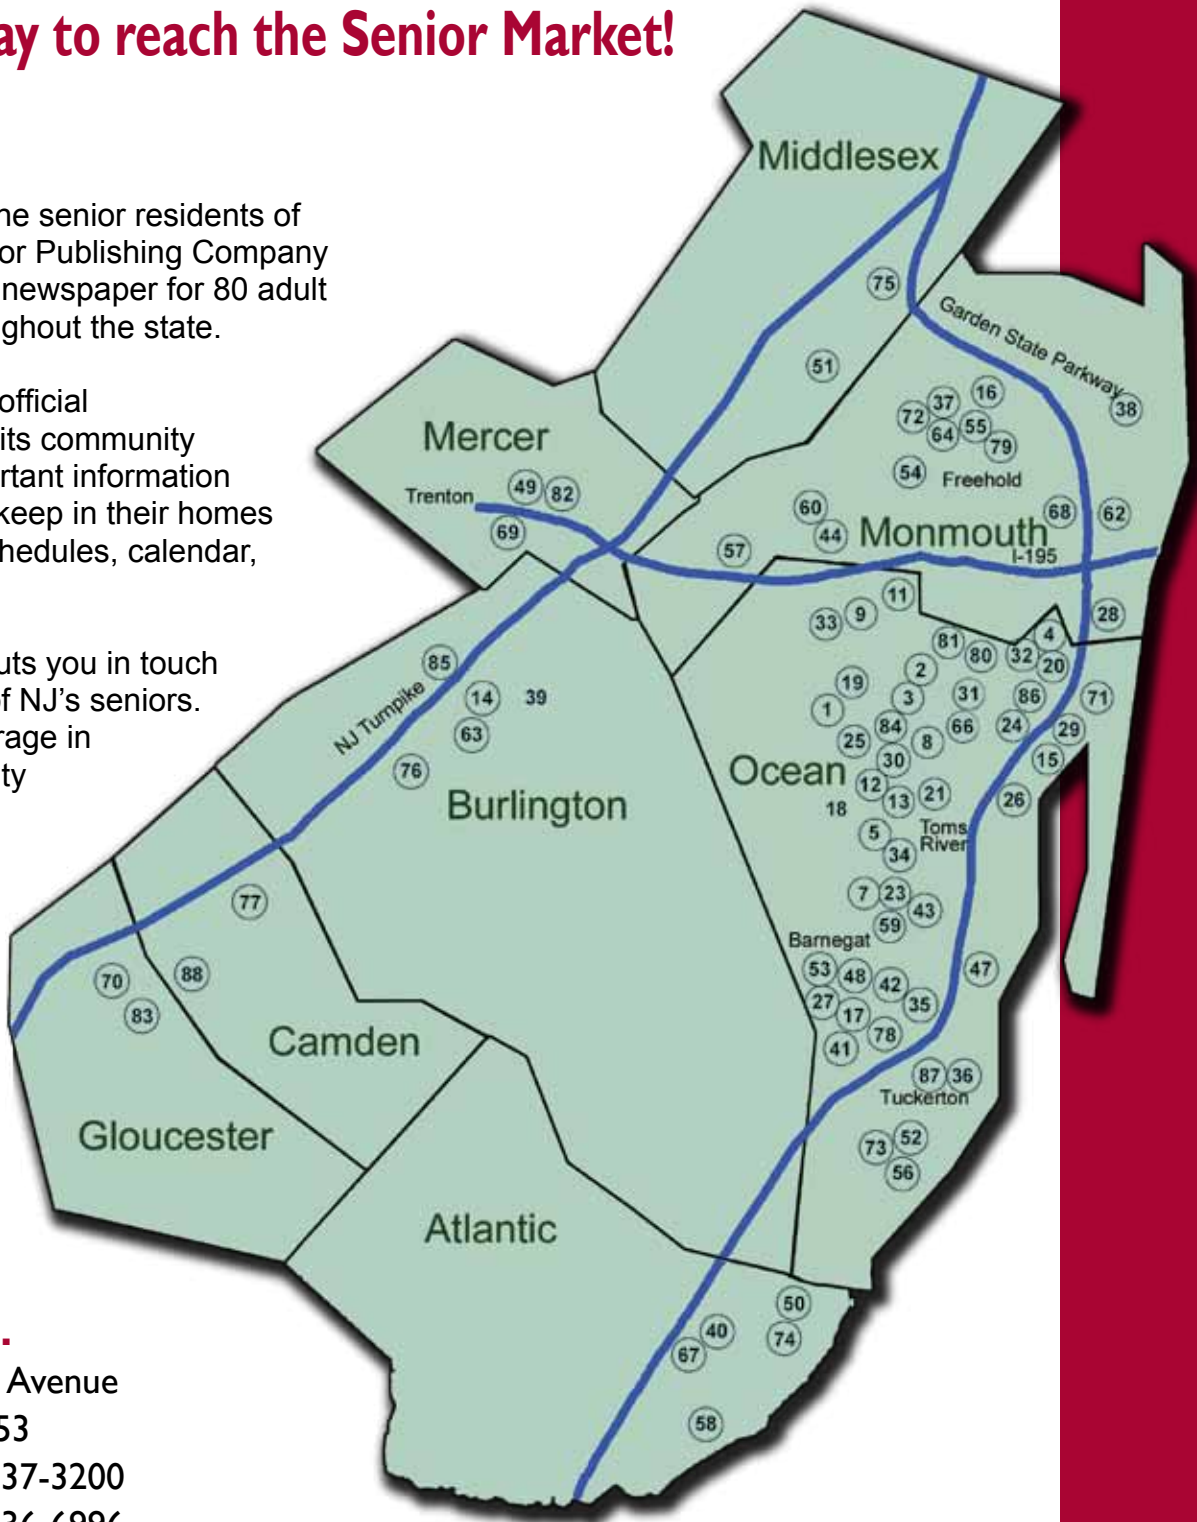

Senior Publishing Co.

1520 Washington Avenue

Neptune, NJ 07753

Phone 1-888-637-3200

Fax 1-800-336-6996

Email information@SeniorPublishing.net

Web www.SeniorPublishing.net